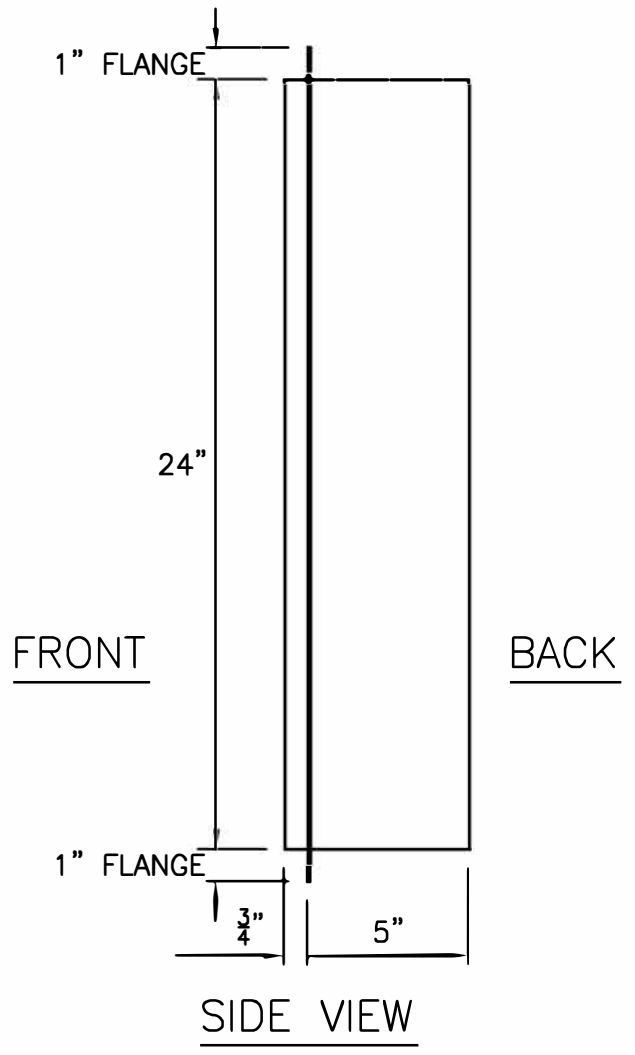

DBX1424
DRYER VENT BOX
DIMENSION VIEW

22415 N. 18th Drive
Phoenix, AZ 85027
Office: 480-346-8240
www.newconstructionsolutions.com

CONSTRUCTION
SOLUTIONS

DBX1424
DRYER VENT BOX