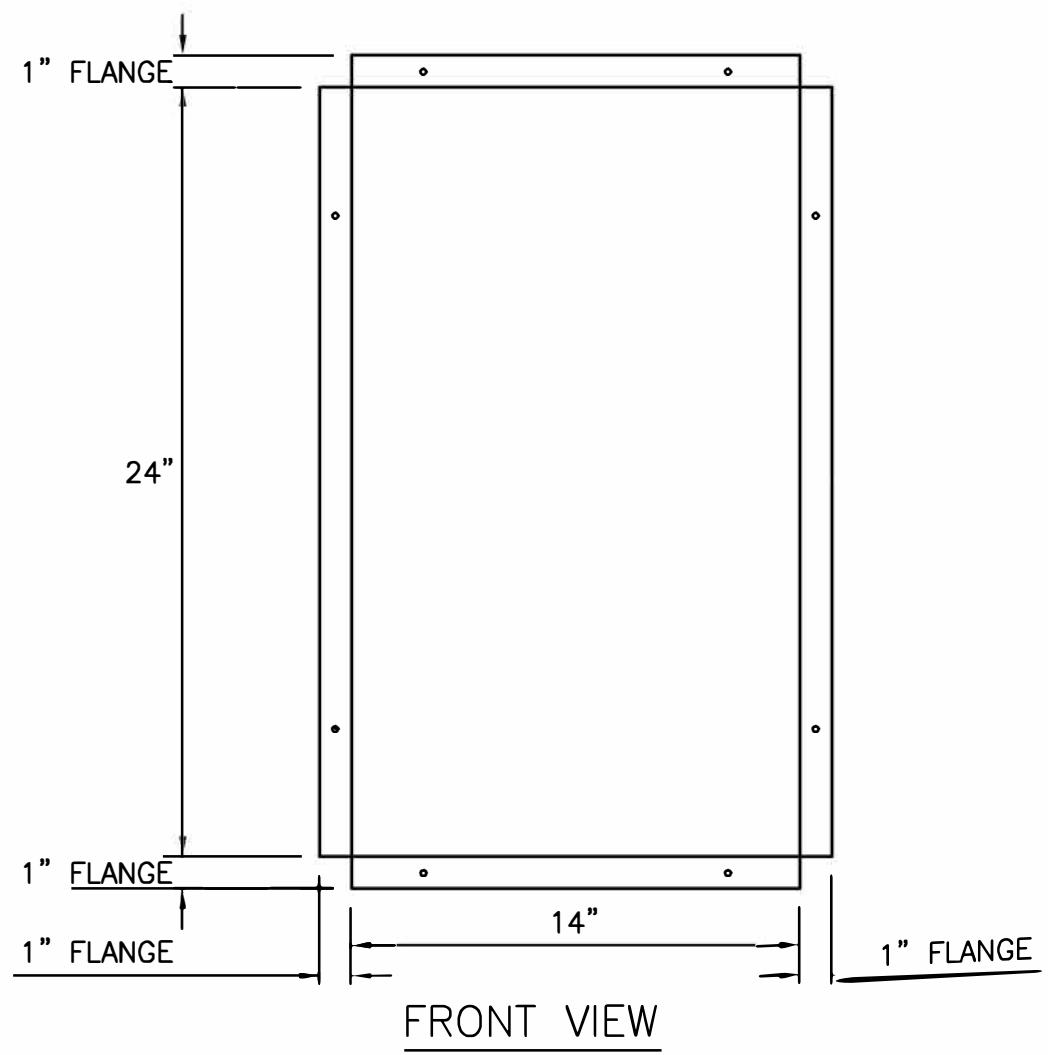

DBX1424
DRYER VENT BOX
DIMENSION VIEW

22415 N. 18th Drive
Phoenix, AZ 85027
Office: 480-346-8240
www.newconstructionsolutions.com

CONSTRUCTION
SOLUTIONS

DBX1424
DRYER VENT BOX