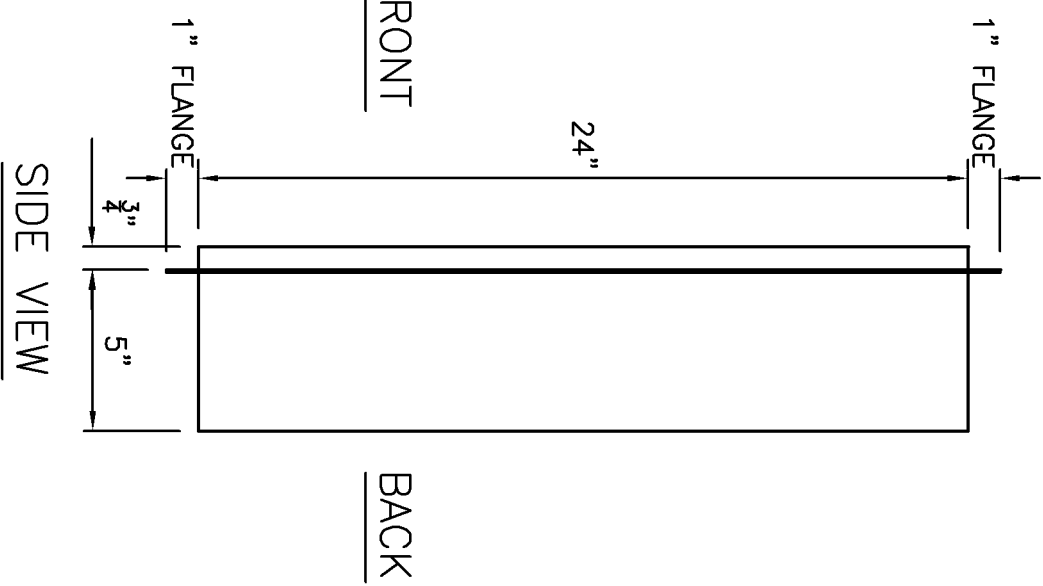

DBX1424
DRYER VENT BOX
DIMENSION VIEW

CONSTRUCTION
SOLUTIONS

7801 East Gray Rd., #1110
Scottsdale, AZ 85260
Office: 480-346-8240
www.newconstructionsolutions.com

DBX1424
DRYER VENT BOX