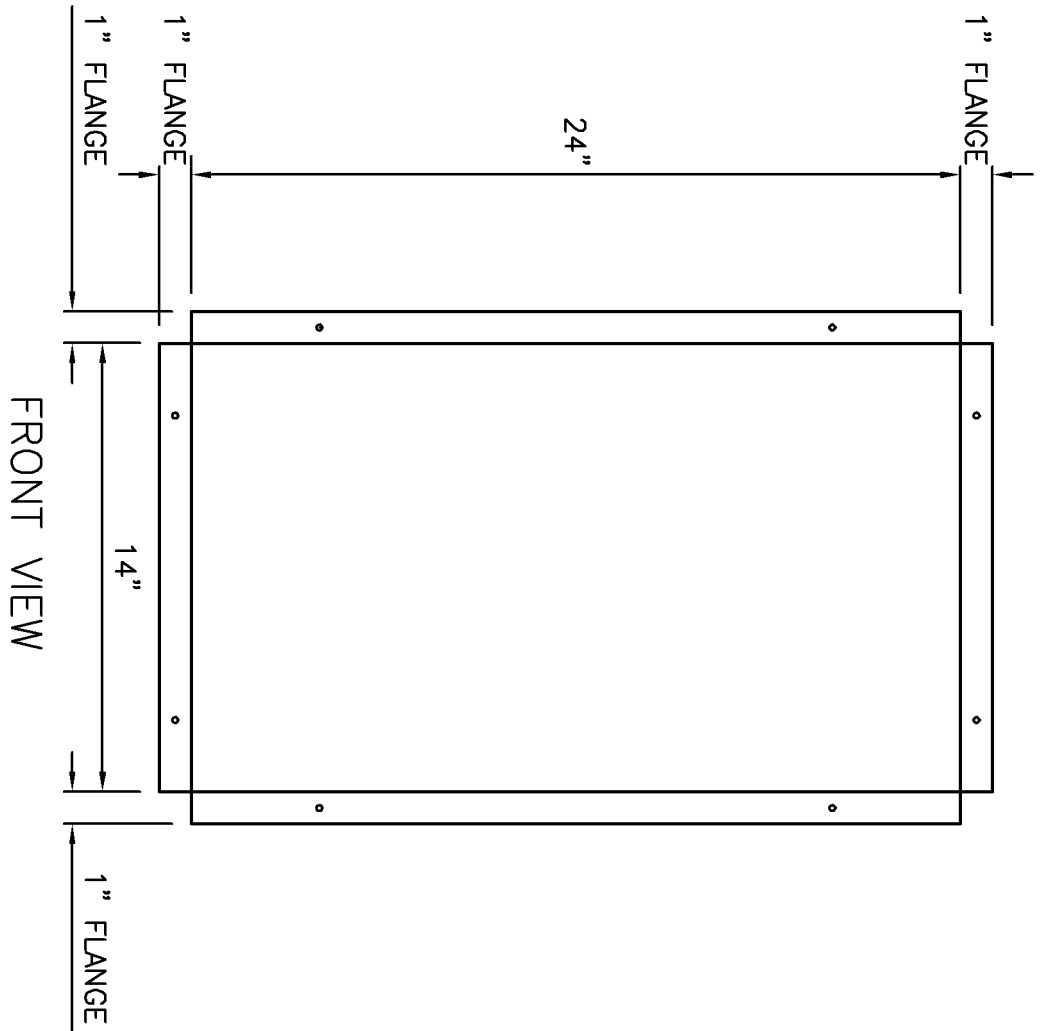

DBX1424
DRYER VENT BOX
DIMENSION VIEW

CONSTRUCTION
SOLUTIONS

7801 East Gray Rd., #1110
Scottsdale, AZ 85260
Office: 480-346-8240
www.newconstructionsolutions.com

DBX1424
DRYER VENT BOX