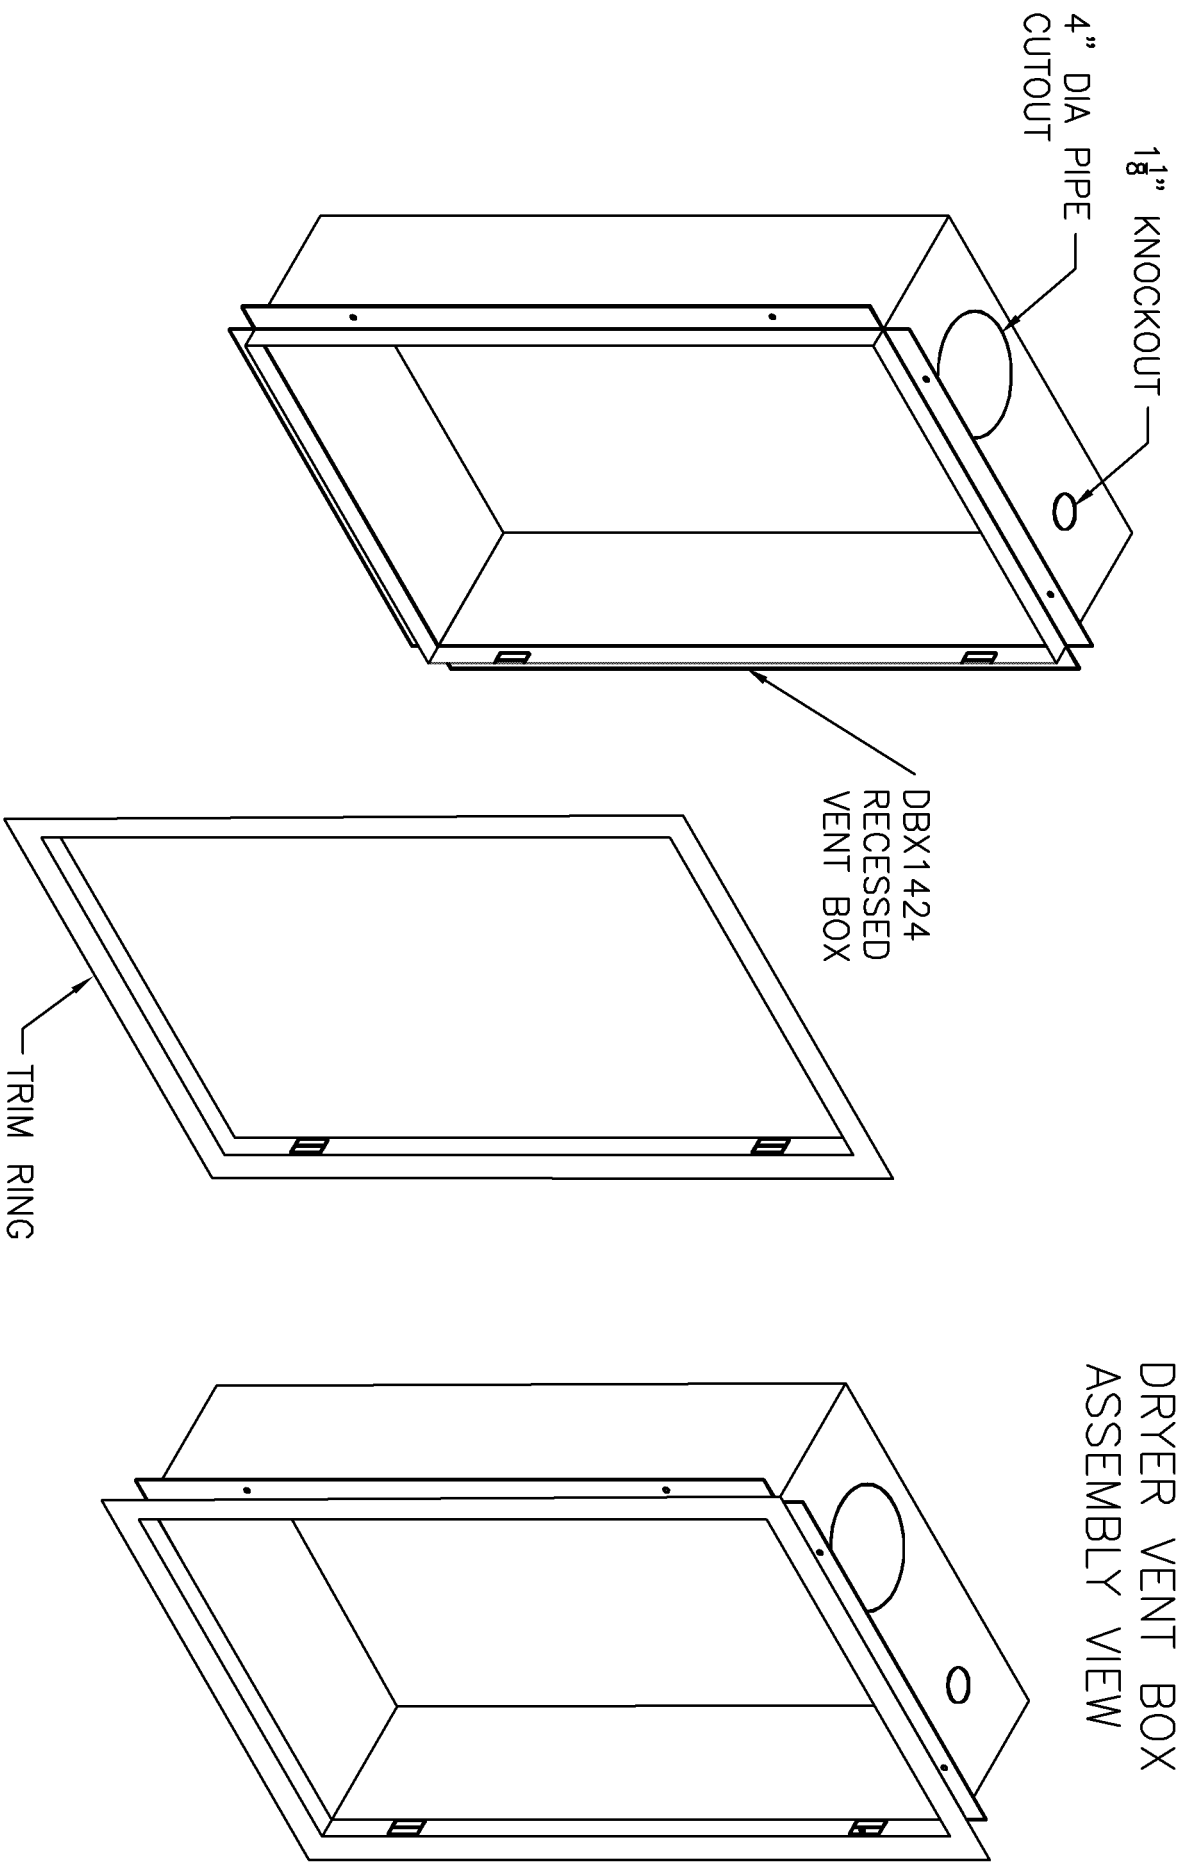

DBX1424  
DRYER VENT BOX  
ASSEMBLY VIEW

CONSTRUCTION  
SOLUTIONS

7801 East Gray Rd., #110  
Scottsdale, AZ 85260  
Office: 480-346-8240  
www.newconstructionolutions.com

DBX1424  
DRYER VENT BOX