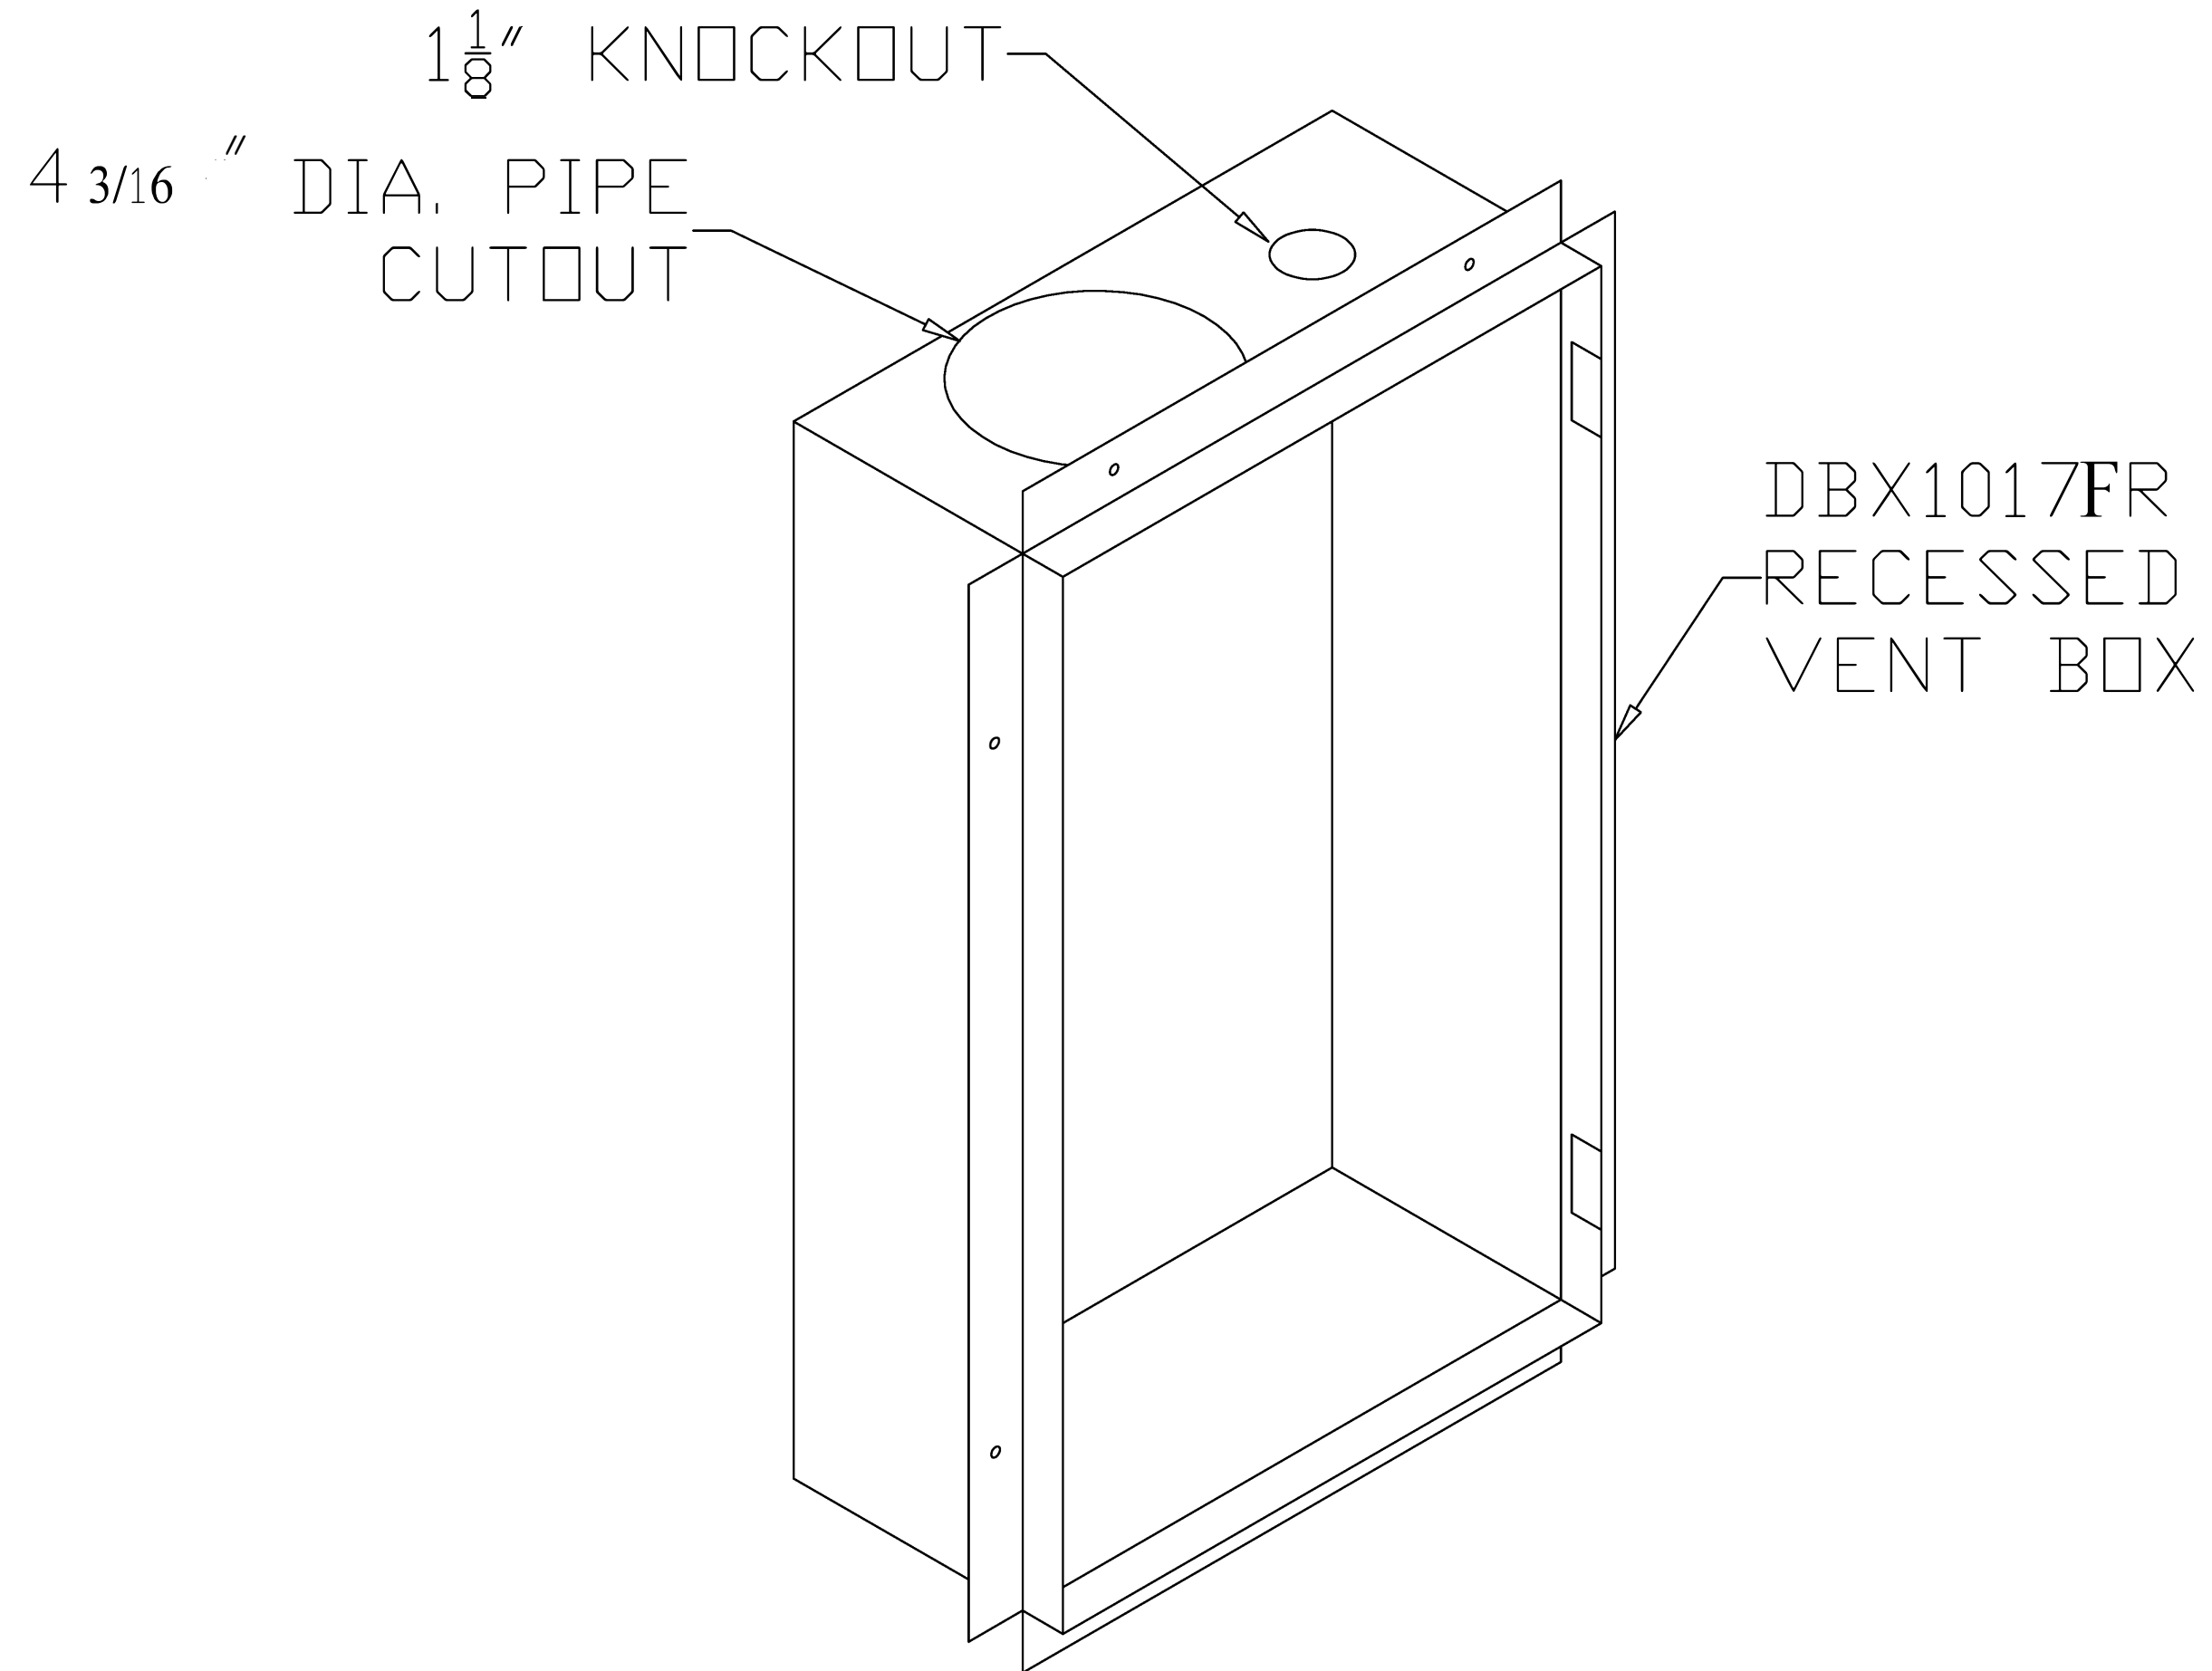

TOP VIEW

DBX1017FR
 DRYER VENT BOX
 DIMENSION VIEW

FRONT VIEW

SIDE VIEW

22415 N. 18TH Drive
 Phoenix, AZ 85027
 Office: 480-346-8240
www.newconstructionsolutions.com

CONSTRUCTION
 SOLUTIONS

DBX1017FR
 DRYER VENT BOX

DBX1017FR
DRYER VENT BOX
ISOMETRIC VIEW

22415 N. 18TH Drive
Phoenix, AZ 85027
Office: 480-346-8240
www.newconstructionsolutions.com

CONSTRUCTION
SOLUTIONS

DBX1017FR
DRYER VENT BOX