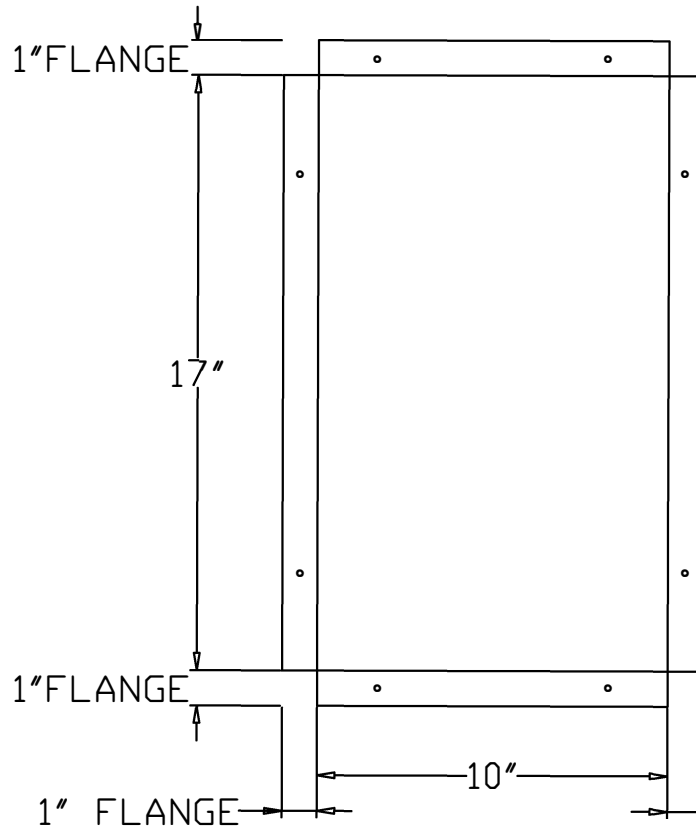

TOP VIEW

DBX1017FR
 DRYER VENT BOX
 DIMENSION VIEW

FRONT VIEW

SIDE VIEW

22415 N. 18TH Drive
 Phoenix, AZ 85027
 Office: 480-346-8240
www.newconstructionsolutions.com

CONSTRUCTION
 SOLUTIONS

DBX1017FR
 DRYER VENT BOX

DBX1017FR
DRYER VENT BOX
ISOMETRIC VIEW

22415 N. 18TH Drive
Phoenix, AZ 85027
Office: 480-346-8240
www.newconstructionsolutions.com

CONSTRUCTION
SOLUTIONS

DBX1017FR
DRYER VENT BOX