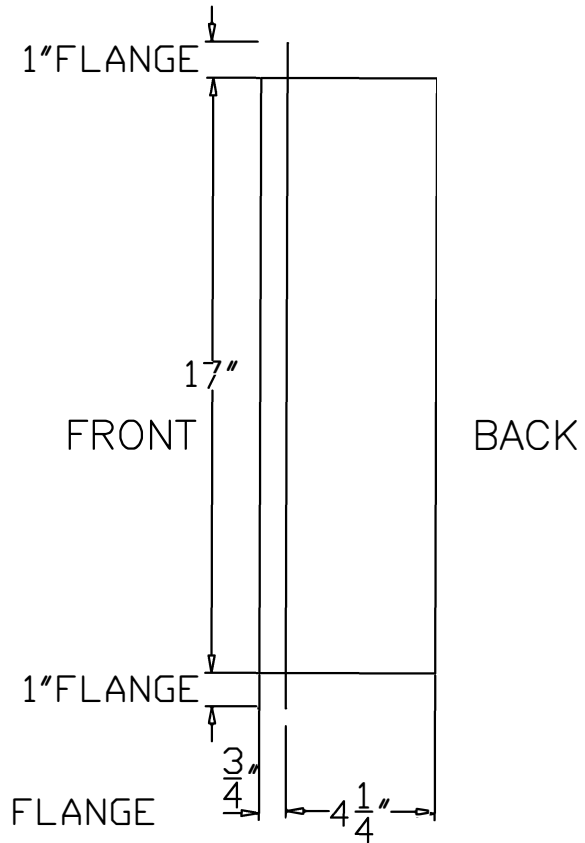

TOP VIEW

DBX1017FR
 DRYER VENT BOX
 DIMENSION VIEW

FRONT VIEW

SIDE VIEW

22415 N. 18TH Drive
 Phoenix, AZ 85027
 Office: 480-346-8240
www.newconstructionsolutions.com

CONSTRUCTION
 SOLUTIONS

DBX1017FR
 DRYER VENT BOX

DBX1017FR
DRYER VENT BOX
ISOMETRIC VIEW

22415 N. 18TH Drive
Phoenix, AZ 85027
Office: 480-346-8240
www.newconstructionsolutions.com

CONSTRUCTION
SOLUTIONS

DBX1017FR
DRYER VENT BOX